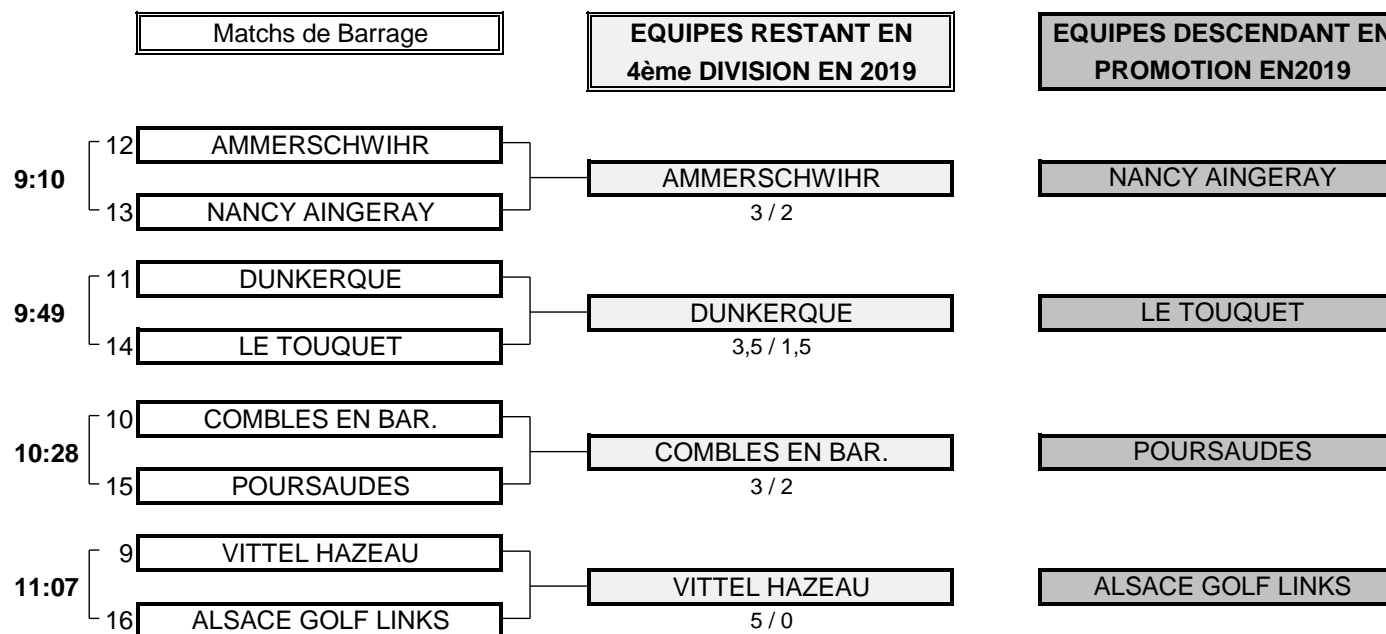

CHAMPIONNAT DE FRANCE PAR EQUIPES MID AMATEURS 2018

4ème DIVISION "B" MESSIEURS

Du 21 au 24 Juin - Golf des Templiers

BARRAGES